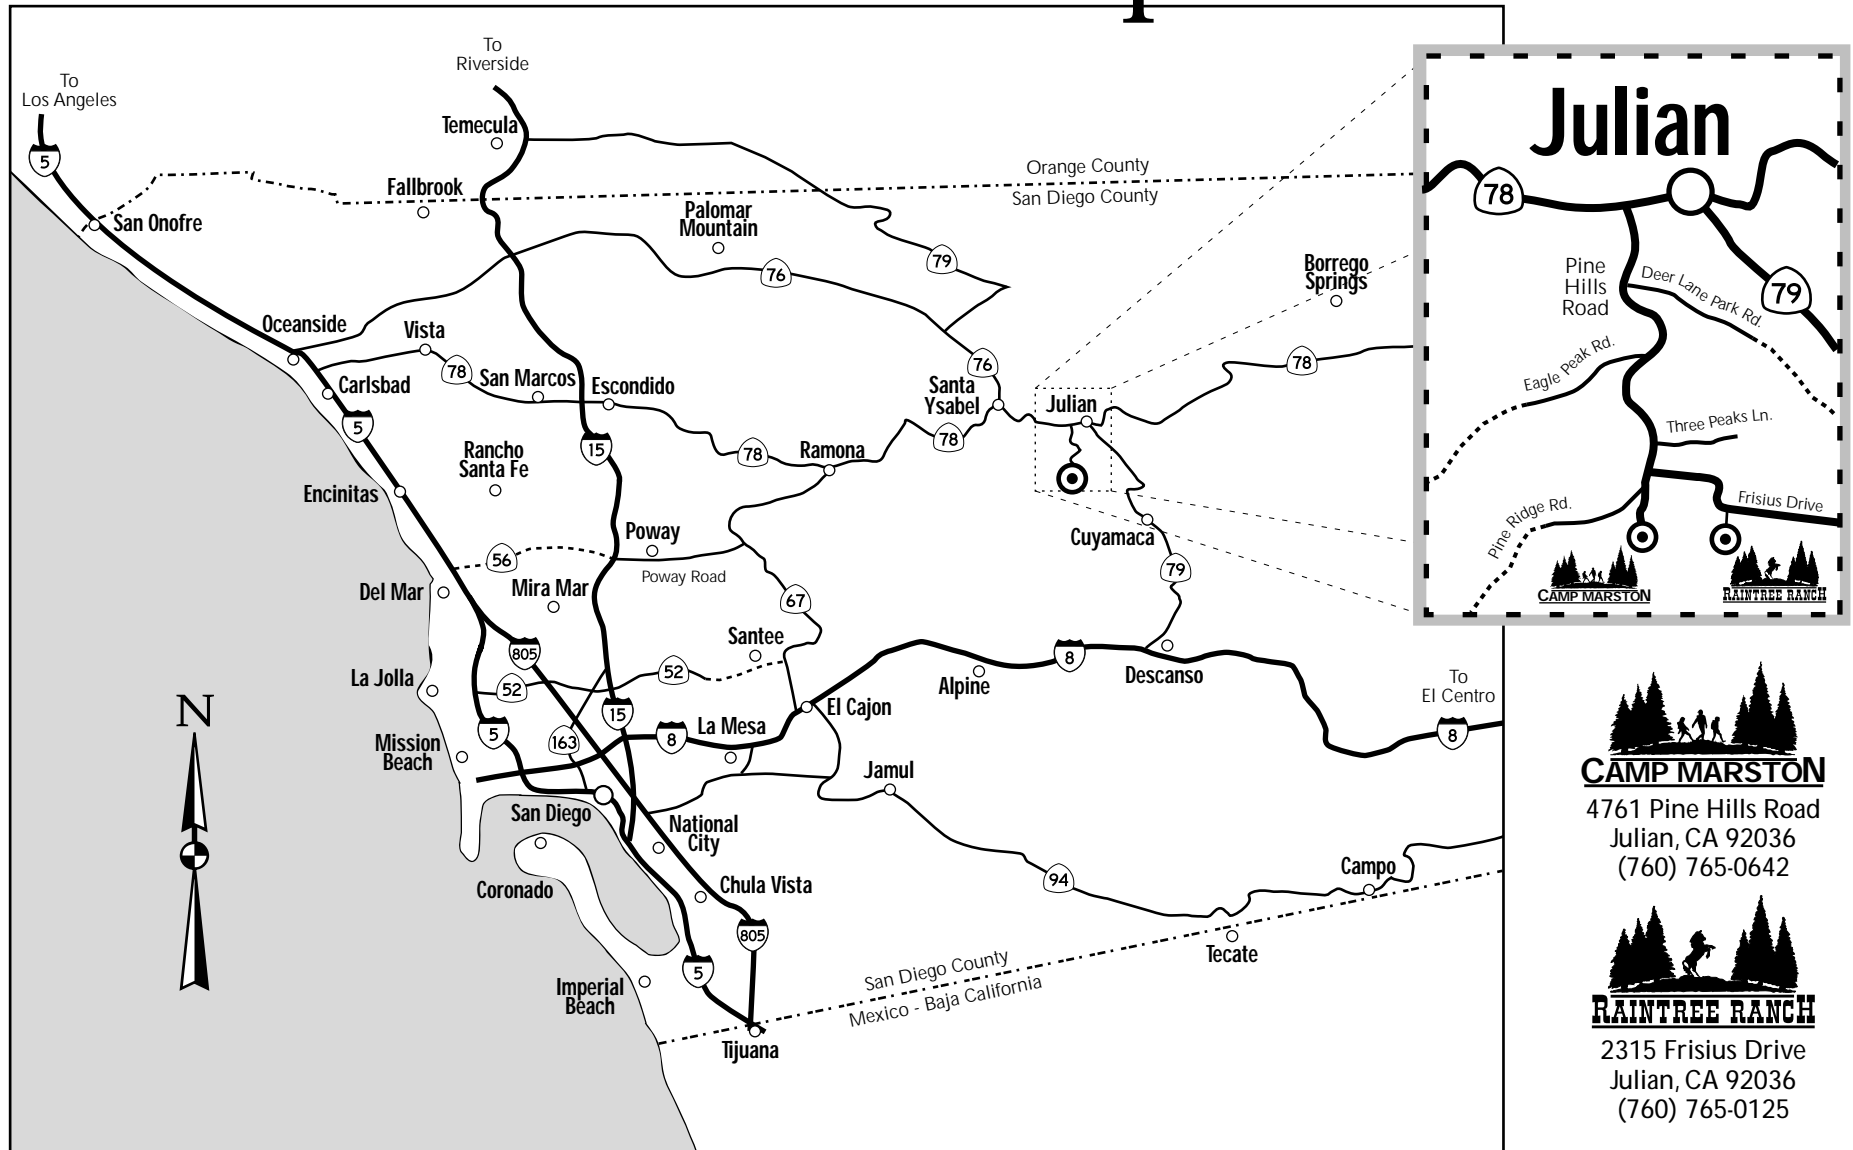

Directions to Camp

From the town of Ramona, travel east on State Highway 78 heading towards Julian.

Turn right on Pine Hills Road (1 mile before Julian, 21 miles after Ramona)

Continue on Pine Hills Road for 2.5 miles - paying attention to the YMCA Camp signs posted at the forks in the road.