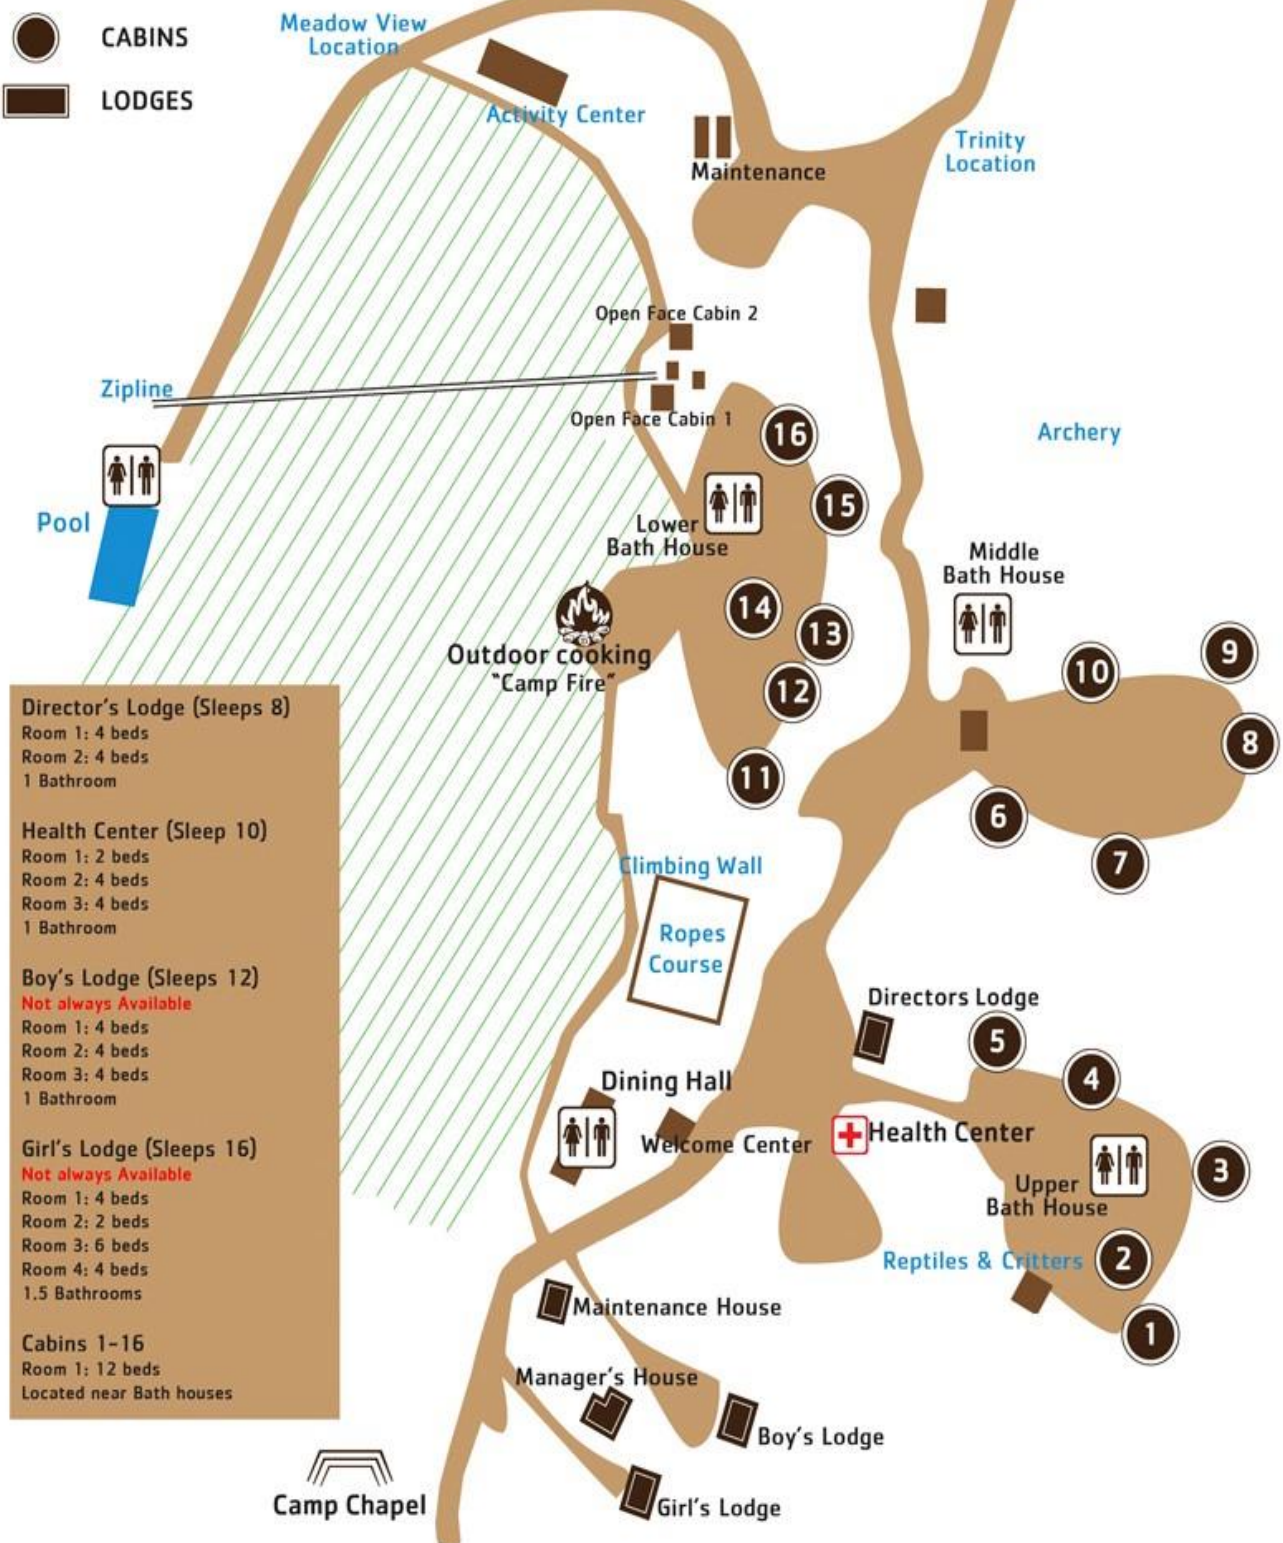

# YMCA CAMP ROUND MEADOW

## Special Event Lodging & Program Map

-  CABINS
-  LODGES

- Director's Lodge (Sleeps 8)**  
 Room 1: 4 beds  
 Room 2: 4 beds  
 1 Bathroom
- Health Center (Sleep 10)**  
 Room 1: 2 beds  
 Room 2: 4 beds  
 Room 3: 4 beds  
 1 Bathroom
- Boy's Lodge (Sleeps 12)**  
*Not always Available*  
 Room 1: 4 beds  
 Room 2: 4 beds  
 Room 3: 4 beds  
 1 Bathroom
- Girl's Lodge (Sleeps 16)**  
*Not always Available*  
 Room 1: 4 beds  
 Room 2: 2 beds  
 Room 3: 6 beds  
 Room 4: 4 beds  
 1.5 Bathrooms
- Cabins 1-16**  
 Room 1: 12 beds  
 Located near Bath houses